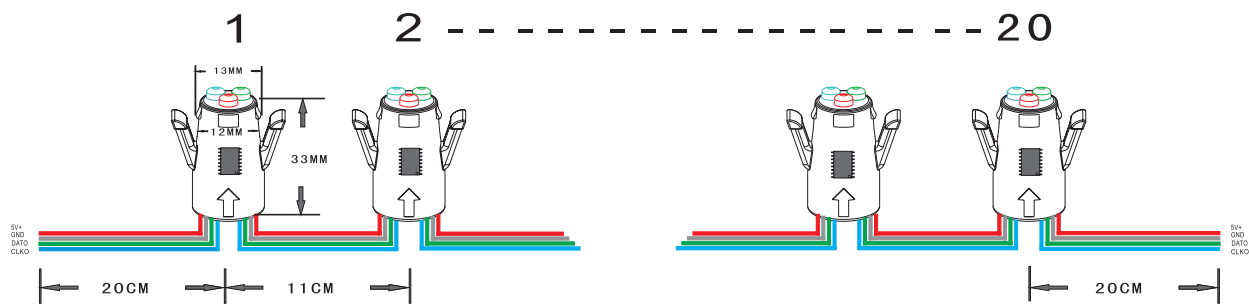

12mm Full Color LED (Pixel Control)

Product Image:

Product Specification:

Input voltage:	DC 5V
Operating current:	$\leq 80\text{mA/Lamp}$
Rated power:	$\leq 0.4\text{W/Lamp}$
IP Rating:	IP68
Punch holes size:	12mm
Operating temperature:	$-40^{\circ}\text{C}\sim+80^{\circ}\text{C}$
Storage temperature:	$-40^{\circ}\text{C}\sim+85^{\circ}\text{C}$
Viewing Angle:	X=80, Y=50
Sheathing material:	Transparent Soft PVC Compound
Lamp/String:	20