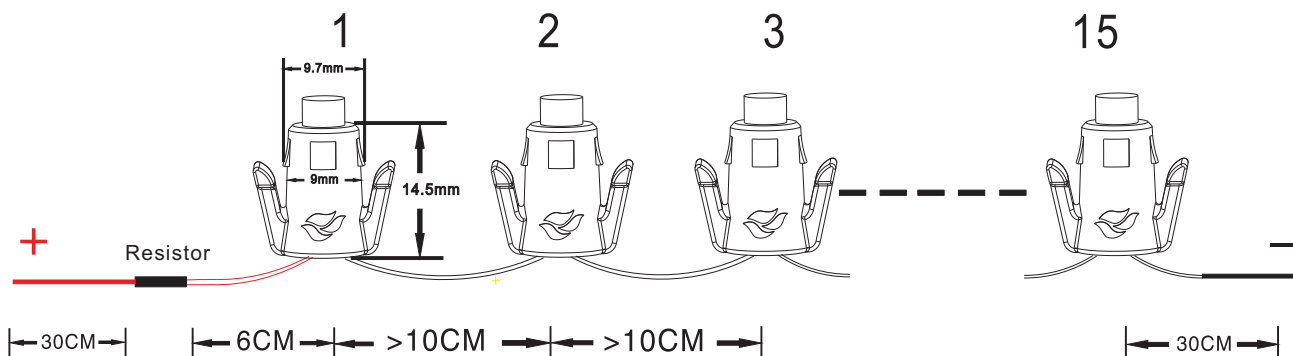

# 9mm Illumination Lamp

## Product Image:

## Product Specification:

Input voltage:	DC48V
Operating current:	$\leq 20\text{mA}$
Rated power:	$\leq 1\text{W}/\text{String}$
IP Rating:	IP68
Punch holes size:	9mm
Operating temperature:	$-40^{\circ}\text{C} \sim +80^{\circ}\text{C}$
Storage temperature:	$-40^{\circ}\text{C} \sim +85^{\circ}\text{C}$
Viewing Angle:	$< 60$ Degrees
Sheathing material:	Transparent Soft PVC Compound
Supply color:	White
Lamp/String:	15