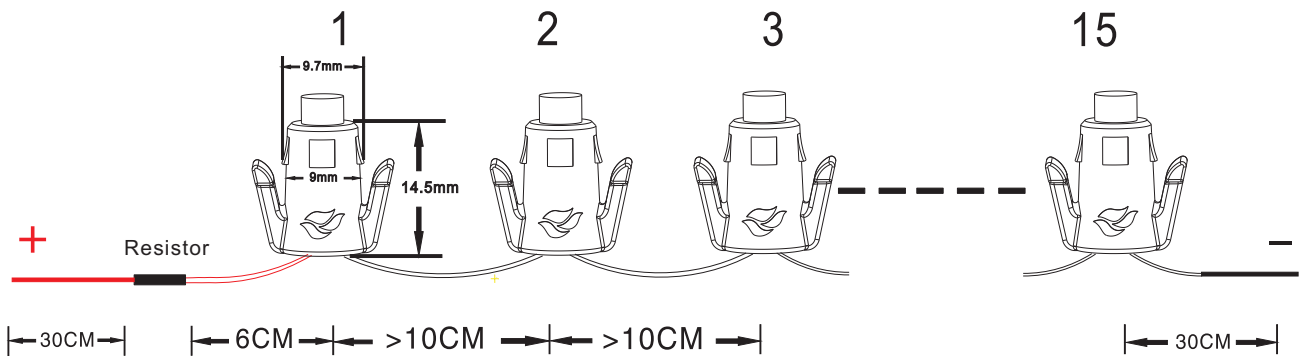

# 9mm Holes 20 Degrees Monochromatic Lamp

## Product Image:

## Product Specification:

Input voltage:	DC48V
Operating current:	$\leq 20\text{mA}$
Rated power:	$\leq 1\text{W}/\text{String}$
IP Rating:	IP68
Punch holes size:	9mm
Operating temperature:	$-40^{\circ}\text{C} \sim +80^{\circ}\text{C}$
Storage temperature:	$-40^{\circ}\text{C} \sim +85^{\circ}\text{C}$
Viewing Angle:	$< 20$ Degrees
Sheathing material:	Transparent Soft PVC Compound
Supply color:	Red. Orange. Yellow. Green. Blue. White....
Lamp/String:	15